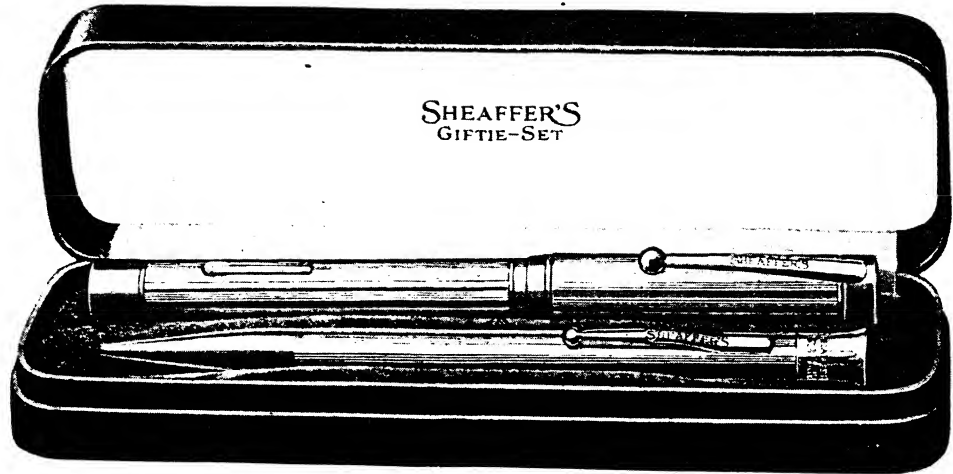

Sheaffer's Giftie Sets

Regular length—pen five inches, pencil five inches

Set No.	Pcl. No.	Pcl. Price	Pen No.	Pen Price	Set Price
B3—BB—Sterling		$ 3.50	26BC—Sterling	$ 8.00	$11.50
C3—CB—Yellow Gold Filled		4.00	36BC—Yellow Gold Filled	9.50	13.50
G3—GB—Green Gold Filled		4.50	38BC—Green Gold Filled	10.00	14.50
*D3—DB—Solid Green Gold		18.00	366BC—Solid Green Gold	35.00	50.00